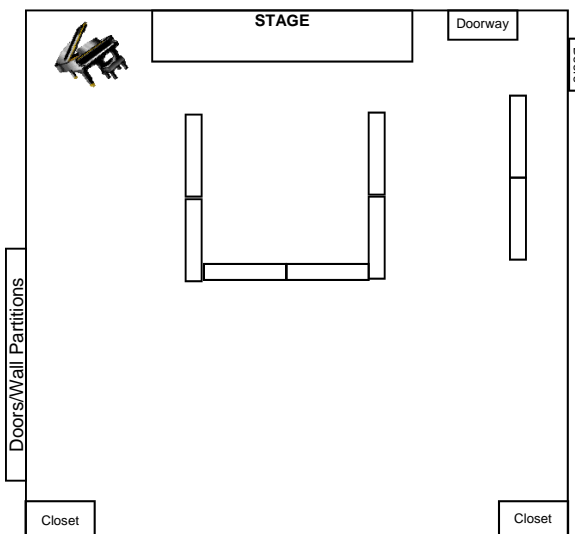

Option #1

26—8 ft tables Seats 176 (in room)
 16 —4 ft square tables Seats 64 (in hallway)

Option #2

26—8 ft tables Seats 176 (in room)
 16 —4 ft square tables Seats 64 (in hallway)

Option #3

26—8 ft tables Seats 192 (in room)
 16 —4 ft square tables Seats 64 (in hallway)

Option #4

26—8 ft tables Seats 192 (in room)
 16 —4 ft square tables Seats 64 (in hallway)

Option #5

6—8 ft tables
 Seats 24 1-sided or
 Seats 44 (both sides)

**Please Note That
 Maximum seating in
 Fellowship Hall and
 Hallway is 250**