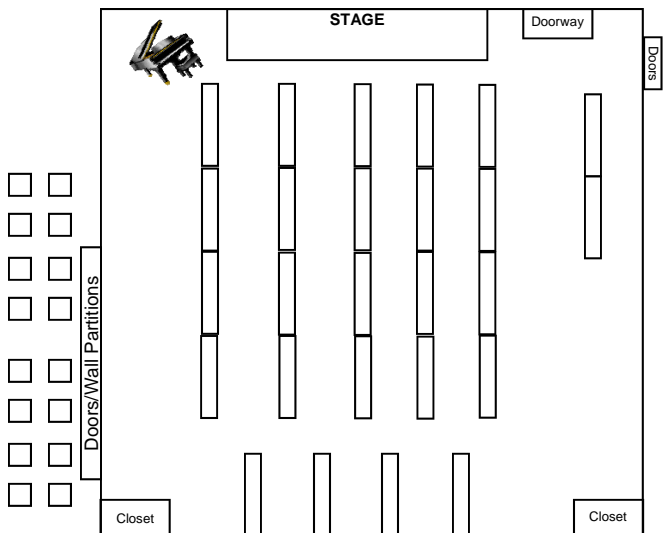

Option #1

26—8 ft tables Seats 176 (in room)
 16 —4 ft square tables Seats 64 (in hallway)

Option #2

26—8 ft tables Seats 176 (in room)
 16 —4 ft square tables Seats 64 (in hallway)

Option #3

26—8 ft tables Seats 192 (in room)
 16 —4 ft square tables Seats 64 (in hallway)

Option #4

26—8 ft tables Seats 192 (in room)
 16 —4 ft square tables Seats 64 (in hallway)

Option #5

6—8 ft tables
 Seats 24 1-sided or
 Seats 44 (both sides)

**Please Note That
 Maximum seating in
 Fellowship Hall and
 Hallway is 250**