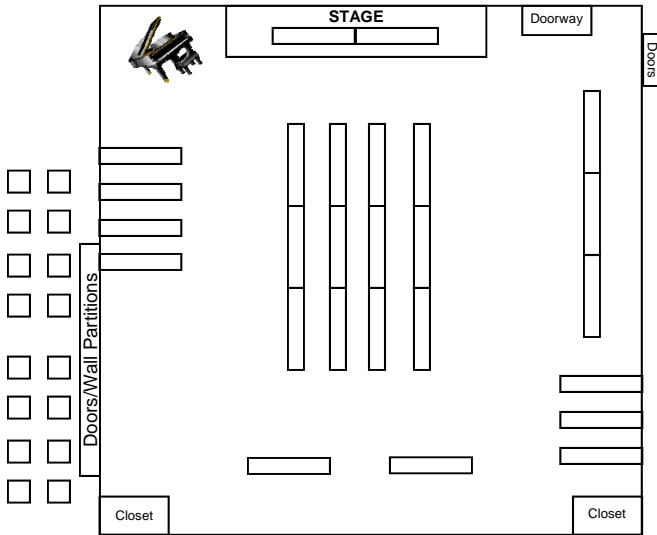

Option #1

26—8 ft tables Seats 176 (in room)
 16 —4 ft square tables Seats 64 (in hallway)

Option #2

26—8 ft tables Seats 176 (in room)
 16 —4 ft square tables Seats 64 (in hallway)

Option #3

26—8 ft tables Seats 192 (in room)
 16 —4 ft square tables Seats 64 (in hallway)

Option #4

26—8 ft tables Seats 192 (in room)
 16 —4 ft square tables Seats 64 (in hallway)

Option #5

6—8 ft tables
 Seats 24 1-sided or
 Seats 44 (both sides)

**Please Note That
 Maximum seating in
 Fellowship Hall and
 Hallway is 250**