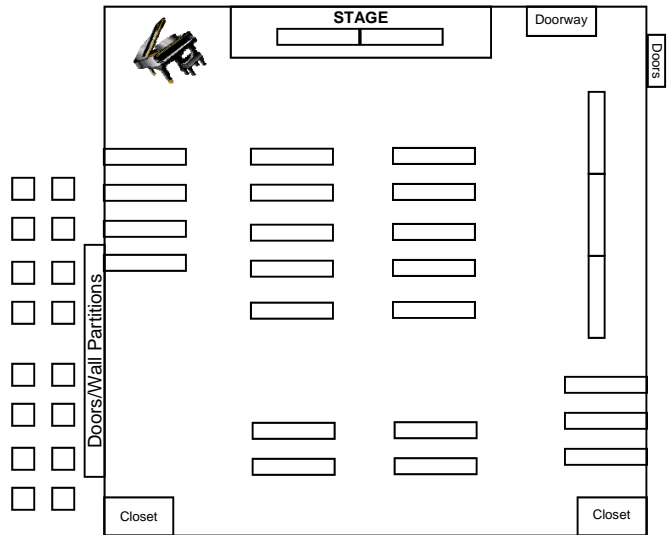

Option #1

26—8 ft tables Seats 176 (in room)
 16 —4 ft square tables Seats 64 (in hallway)

Option #2

26—8 ft tables Seats 176 (in room)
 16 —4 ft square tables Seats 64 (in hallway)

Option #3

26—8 ft tables Seats 192 (in room)
 16 —4 ft square tables Seats 64 (in hallway)

Option #4

26—8 ft tables Seats 192 (in room)
 16 —4 ft square tables Seats 64 (in hallway)

Option #5

6—8 ft tables
 Seats 24 1-sided or
 Seats 44 (both sides)

**Please Note That
 Maximum seating in
 Fellowship Hall and
 Hallway is 250**