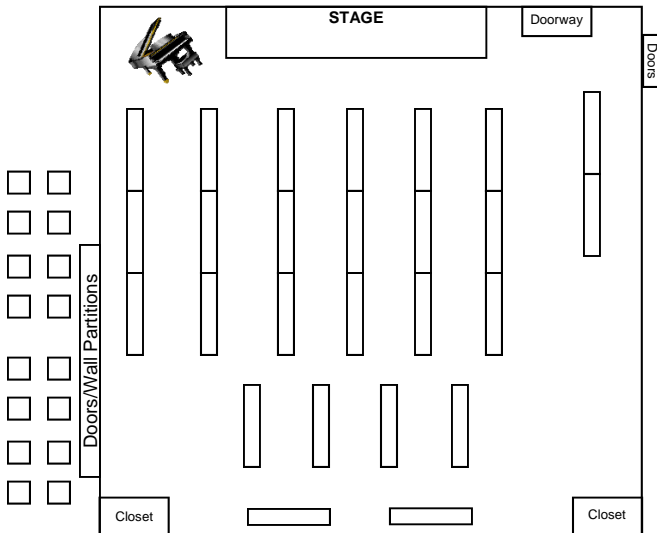

Option #1

26—8 ft tables Seats 176 (in room)
 16 —4 ft square tables Seats 64 (in hallway)

Option #2

26—8 ft tables Seats 176 (in room)
 16 —4 ft square tables Seats 64 (in hallway)

Option #3

26—8 ft tables Seats 192 (in room)
 16 —4 ft square tables Seats 64 (in hallway)

Option #4

26—8 ft tables Seats 192 (in room)
 16 —4 ft square tables Seats 64 (in hallway)

Option #5

6—8 ft tables
 Seats 24 1-sided or
 Seats 44 (both sides)

**Please Note That
 Maximum seating in
 Fellowship Hall and
 Hallway is 250**